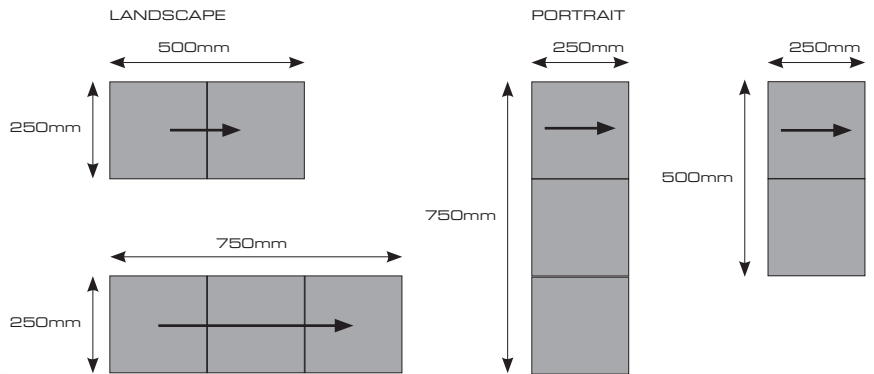

## SOLID PERFORMER

Reliability and adaptability,  
a system you can rely on to  
deliver a stunning screen - you  
can be confident it will deliver what it says on the tin.

Comes in 2 delicious flavours,  
500x250 & 750x250mm

### FIXING ORIENTATION OPTIONS

	Q1830	Q1830L	Q2600L	Q2600
Physical Pixel Pitch (HxV) mm	1.838	1.838	2.604	2.604
Pixel Configuration	SMD 3-in-1			
LED Type/Face colour	1010	1010	2020	2020
Pixel Resolution (Width/Height) pixels/panel	272/136	409/136	288/96	192/96
Panel Dimensions (W x H x D) mm	500 x 250 x 52	750 x 250 x 52	750 x 250 x 52	500 x 250 x 52
Standard Panel Area m <sup>2</sup>	0.125	0.1875	0.1875	0.125
Standard Panel Weight kg	3.5	5.5	5.5	3.5
Viewing Angles H/V	160/140			
Ingress Protection (Front/Rear)	Indoor IP40/IP20			
Maintenance Access	All Front			
Refresh Rate Hz	≥3,840			
Brightness (Normal) nits	>600	>600	>800	>800
Enhanced Brightness nits	>800	>800	>1,000	>1,000
Input Voltage VAC	100~240			
Max Panel Power Watts	45	68	68	45
Normal Input Power (Average) Watts/m <sup>2</sup>	108	109	108	112
Normal Input Power (Maximum) Watts/m <sup>2</sup>	360	362	362	360
Control System	NovaStar			
Mitering	By special order			
Certification	CE, FCC, ETL, EMC, LVD, RoHS			