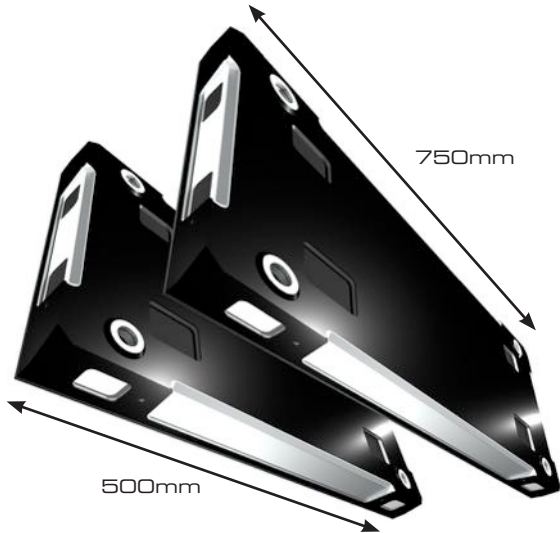

## SOLID PERFORMER

Reliability and adaptability,  
a system you can rely on to  
deliver a stunning screen - you  
can be confident it will deliver what it says on the tin.

Comes in 2 delicious flavours,  
500x250 & 750x250mm

### FIXING ORIENTATION OPTIONS

	Q1830	Q1830L	Q2600L	Q2600
Physical Pixel Pitch (HxV) mm	1.838	1.838	2.604	2.604
Pixel Configuration	SMD 3-in-1			
LED Type/Face colour	1010	1010	2020	2020
Pixel Resolution (Width/Height) pixels/panel	272/136	409/136	288/96	192/96
Panel Dimensions (W x H x D) mm	500 x 250 x 52	750 x 250 x 52	750 x 250 x 52	500 x 250 x 52
Standard Panel Area m <sup>2</sup>	0.125	0.1875	0.1875	0.125
Standard Panel Weight kg	3.5	5.5	5.5	3.5
Viewing Angles H/V	160/140			
Ingress Protection (Front/Rear)	Indoor IP40/IP20			
Maintenance Access	All Front			
Refresh Rate Hz	≥3,840			
Brightness (Normal) nits	>600	>600	>800	>800
Enhanced Brightness nits	>800	>800	>1,000	>1,000
Input Voltage VAC	100~240			
Max Panel Power Watts	45	68	68	45
Normal Input Power (Average) Watts/m <sup>2</sup>	108	109	108	112
Normal Input Power (Maximum) Watts/m <sup>2</sup>	360	362	362	360
Control System	NovaStar			
Mitering	By special order			
Certification	CE, FCC, ETL, EMC, LVD, RoHS			