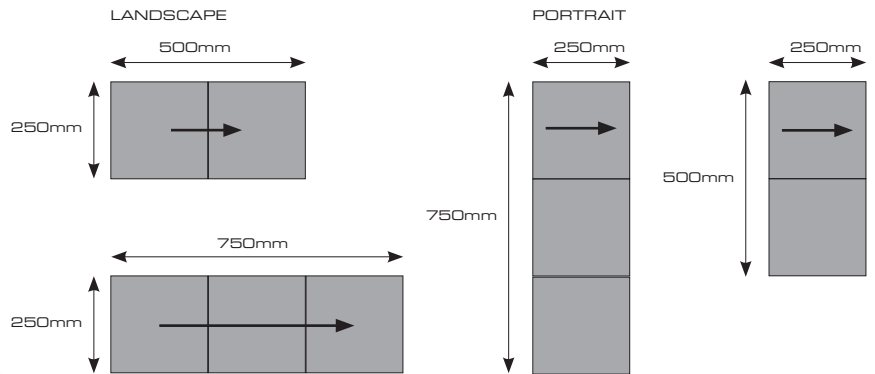

## SOLID PERFORMER

Reliability and adaptability,  
a system you can rely on to  
deliver a stunning screen - you  
can be confident it will deliver what it says on the tin.

Comes in 2 delicious flavours,  
500x250 & 750x250mm

### FIXING ORIENTATION OPTIONS

	Q1830	Q1830L	Q2600L	Q2600
Physical Pixel Pitch (HxV) mm	1.838	1.838	2.604	2.604
Pixel Configuration	SMD 3-in-1			
LED Type/Face colour	1010	1010	2020	2020
Pixel Resolution (Width/Height) pixels/panel	272/136	409/136	288/96	192/96
Panel Dimensions (W x H x D) mm	500 x 250 x 52	750 x 250 x 52	750 x 250 x 52	500 x 250 x 52
Standard Panel Area m <sup>2</sup>	0.125	0.1875	0.1875	0.125
Standard Panel Weight kg	3.5	5.5	5.5	3.5
Viewing Angles H/V	160/140			
Ingress Protection (Front/Rear)	Indoor IP40/IP20			
Maintenance Access	All Front			
Refresh Rate Hz	≥3,840			
Brightness (Normal) nits	>600	>600	>800	>800
Enhanced Brightness nits	>800	>800	>1,000	>1,000
Input Voltage VAC	100~240			
Max Panel Power Watts	45	68	68	45
Normal Input Power (Average) Watts/m <sup>2</sup>	108	109	108	112
Normal Input Power (Maximum) Watts/m <sup>2</sup>	360	362	362	360
Control System	NovaStar			
Mitering	By special order			
Certification	CE, FCC, ETL, EMC, LVD, RoHS			