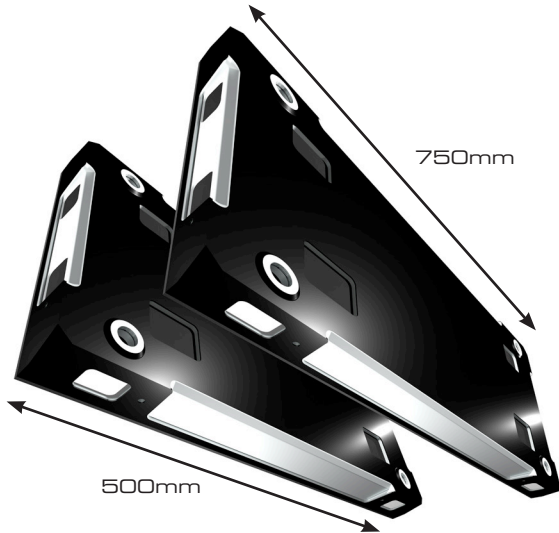

## SOLID PERFORMER

Reliability and adaptability,  
a system you can rely on to  
deliver a stunning screen - you  
can be confident it will deliver what it says on the tin.

Comes in 2 delicious flavours,  
500x250 & 750x250mm

### FIXING ORIENTATION OPTIONS

	Q1830	Q1830L	Q2600L	Q2600
Physical Pixel Pitch (HxV) mm	1.838	1.838	2.604	2.604
Pixel Configuration	SMD 3-in-1			
LED Type/Face colour	1010	1010	2020	2020
Pixel Resolution (Width/Height) pixels/panel	272/136	409/136	288/96	192/96
Panel Dimensions (W x H x D) mm	500 x 250 x 52	750 x 250 x 52	750 x 250 x 52	500 x 250 x 52
Standard Panel Area m <sup>2</sup>	0.125	0.1875	0.1875	0.125
Standard Panel Weight kg	3.5	5.5	5.5	3.5
Viewing Angles H/V	160/140			
Ingress Protection (Front/Rear)	Indoor IP40/IP20			
Maintenance Access	All Front			
Refresh Rate Hz	≥3,840			
Brightness (Normal) nits	>600	>600	>800	>800
Enhanced Brightness nits	>800	>800	>1,000	>1,000
Input Voltage VAC	100~240			
Max Panel Power Watts	45	68	68	45
Normal Input Power (Average) Watts/m <sup>2</sup>	108	109	108	112
Normal Input Power (Maximum) Watts/m <sup>2</sup>	360	362	362	360
Control System	NovaStar			
Mitering	By special order			
Certification	CE, FCC, ETL, EMC, LVD, RoHS			