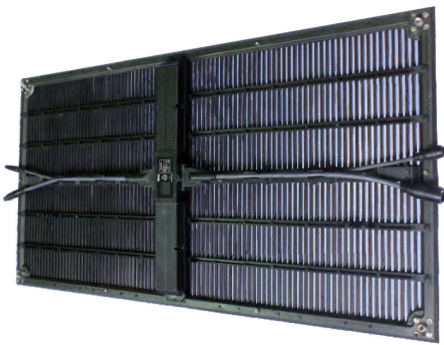

digiLED NT Series

PANEL SPECIFICATIONS

		NT6	NT10	NT15
Physical Pixel Pitch	mm	6.9	10.4	15.6
Pixel Configuration		SMD 3-in-1		
Physical Pixel Resolution (Width)	pixels/panel	144	96	64
Physical Pixel Resolution (Height)	pixels/panel	72	48	32
Physical Pixels Per Area (std module)	pixels/m2	20,736	9,216	4,096
Standard Panel Width	mm	1,000		
Standard Panel Height	mm	500		
Active Panel Area	m2	0.5		
Panel Depth	mm	45		
Panel Weight	kg	0.4		
Ingress Protection (F/R)	(Front)	IP65/IP65		
Construction		Carbon Fibre		
Maintenance Access		Front & Rear		
Storage Temperature Range	degree C	-35 to +60		
Greyscale Processing Depth	bits	14		
Number of Colours		69 billion		
Refresh Rate	Hz	>1,920		
Brightness (Before Calibration)	nits	>5,000		
Brightness Control		Auto/Manual		
Input Power (Average)	watts/m2	200		
Input Power (Maximum)	watts/m2	600		
Transparency	%	>45		
Certification		UL, FCC, CE, RoHS		

All specifications are correct at time of print, however they are liable to change and should be confirmed at point of order