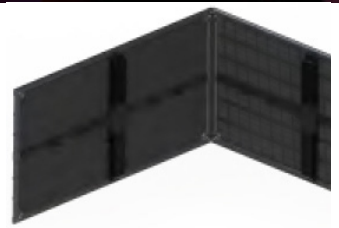

digiled NT Series

- **HIGHLY TRANSPARENT LED SCREEN**
- **UP TO 45% TRANSPARENCY**
- **LOW WIND RESISTANCE**
- **ULTRA LIGHT, STRONG CARBON FIBRE FRAME**
- **HALF THE WEIGHT OF COMPARABLE PRODUCTS**
- **FULL IP65 FRONT & REAR**
- **UNIQUE LOCKING SYSTEM**
- **UP TO 90deg CORNER MITERING**
- **DUAL SUPPLY HOT BACK UP**

**THE LED
SCREEN
EXPERTS**

digiLED NT Series

PANEL SPECIFICATIONS

		NT6	NT10	NT15
Physical Pixel Pitch	mm	6.9	10.4	15.6
Pixel Configuration		SMD 3-in-1		
Physical Pixel Resolution (Width)	pixels/panel	144	96	64
Physical Pixel Resolution (Height)	pixels/panel	72	48	32
Physical Pixels Per Area (std module)	pixels/m2	20,736	9,216	4,096
Standard Panel Width	mm	1,000		
Standard Panel Height	mm	500		
Active Panel Area	m2	0.5		
Panel Depth	mm	45		
Panel Weight	kg	0.4		
Ingress Protection (F/R)	(Front)	IP65/IP65		
Construction		Carbon Fibre		
Maintenance Access		Front & Rear		
Storage Temperature Range	degree C	-35 to +60		
Greyscale Processing Depth	bits	14		
Number of Colours		69 billion		
Refresh Rate	Hz	>1,920		
Brightness (Before Calibration)	nits	>5,000		
Brightness Control		Auto/Manual		
Input Power (Average)	watts/m2	200		
Input Power (Maximum)	watts/m2	600		
Transparency	%	>45		
Certification		UL, FCC, CE, RoHS		

All specifications are correct at time of print, however they are liable to change and should be confirmed at point of order

CARBON FIBRE FRAME

Lightweight construction compared to metals, that is stronger than steel and lighter than aluminium, weather resistant, corrosion resistant, dimensional stable, durable and does not deform.

LOW WIND RESISTANCE

A mesh frame that allows air to travel through with up to 45% resistance, less than half. Suitable for outdoor use coupled with great weather protection.

LCD STATUS INDICATOR

Self test button panel, convenient for testing functionality and colour uniformity.