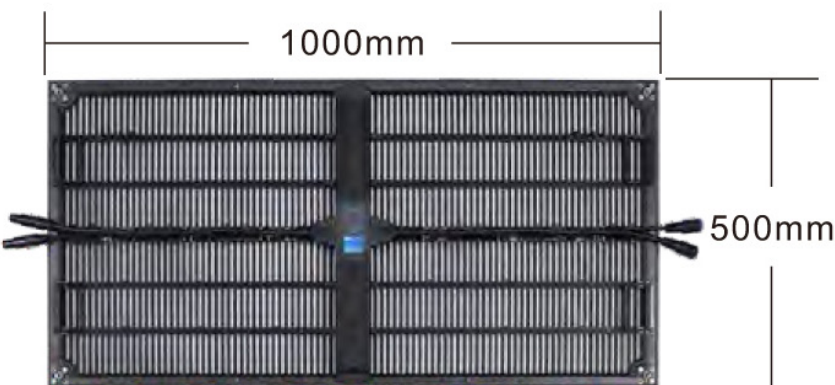

digiled NT Series

- **HIGHLY TRANSPARENT LED SCREEN**
- **UP TO 45% TRANSPARENCY**
- **LOW WIND RESISTANCE**
- **ULTRA LIGHT, STRONG CARBON FIBRE FRAME**
- **HALF THE WEIGHT OF COMPARABLE PRODUCTS**
- **FULL IP65 FRONT & REAR**
- **UNIQUE LOCKING SYSTEM**
- **UP TO 90deg CORNER MITERING**
- **DUAL SUPPLY HOT BACK UP**

**THE LED
SCREEN
EXPERTS**

digiLED NT Series

PANEL SPECIFICATIONS

		NT6	NT10	NT15
Physical Pixel Pitch	mm	6.9	10.4	15.6
Pixel Configuration		SMD 3-in-1		
Physical Pixel Resolution (Width)	pixels/panel	144	96	64
Physical Pixel Resolution (Height)	pixels/panel	72	48	32
Physical Pixels Per Area (std module)	pixels/m2	20,736	9,216	4,096
Standard Panel Width	mm	1,000		
Standard Panel Height	mm	500		
Active Panel Area	m2	0.5		
Panel Depth	mm	45		
Panel Weight	kg	0.4		
Ingress Protection (F/R)	(Front)	IP65/IP65		
Construction		Carbon Fibre		
Maintenance Access		Front & Rear		
Storage Temperature Range	degree C	-35 to +60		
Greyscale Processing Depth	bits	14		
Number of Colours		69 billion		
Refresh Rate	Hz	>1,920		
Brightness (Before Calibration)	nits	>5,000		
Brightness Control		Auto/Manual		
Input Power (Average)	watts/m2	200		
Input Power (Maximum)	watts/m2	600		
Transparency	%	>45		
Certification		UL, FCC, CE, RoHS		

LOW WIND RESISTANCE

A mesh frame that allows air to travel through with up to 45% resistance, less than half. Suitable for outdoor use coupled with great weather protection.

LCD STATUS INDICATOR

Self test button panel, convenient for testing functionality and colour uniformity.

DUAL POWER SUPPLY

For reliable hot back up during operation should one PSU fail.

CORNER SCREEN

45 degree mitres on edges allow up to 90 to 180 degree screens.

45mm

digiLED

Contact T +44 20 7381 7840 info@digiLED.com www.digiLED.com