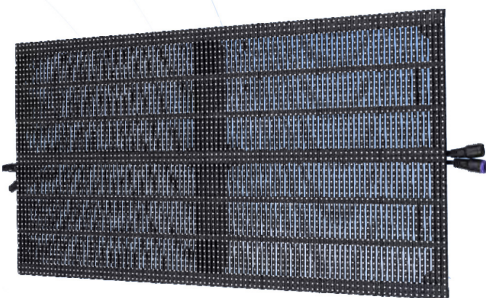

digiled NT Series

- **HIGHLY TRANSPARENT LED SCREEN**
- **UP TO 45% TRANSPARENCY**
- **LOW WIND RESISTANCE**
- **ULTRA LIGHT, STRONG CARBON FIBRE FRAME**
- **HALF THE WEIGHT OF COMPARABLE PRODUCTS**
- **FULL IP65 FRONT & REAR**
- **UNIQUE LOCKING SYSTEM**
- **UP TO 90deg CORNER MITERING**
- **DUAL SUPPLY HOT BACK UP**

**THE LED
SCREEN
EXPERTS**

digiLED NT Series

PANEL SPECIFICATIONS

		NT6	NT10	NT15
Physical Pixel Pitch	mm	6.9	10.4	15.6
Pixel Configuration		SMD 3-in-1		
Physical Pixel Resolution (Width)	pixels/panel	144	96	64
Physical Pixel Resolution (Height)	pixels/panel	72	48	32
Physical Pixels Per Area (std module)	pixels/m2	20,736	9,216	4,096
Standard Panel Width	mm	1,000		
Standard Panel Height	mm	500		
Active Panel Area	m2	0.5		
Panel Depth	mm	45		
Panel Weight	kg	0.4		
Ingress Protection (F/R)	(Front)	IP65/IP65		
Construction		Carbon Fibre		
Maintenance Access		Front & Rear		
Storage Temperature Range	degree C	-35 to +60		
Greyscale Processing Depth	bits	14		
Number of Colours		69 billion		
Refresh Rate	Hz	>1,920		
Brightness (Before Calibration)	nits	>5,000		
Brightness Control		Auto/Manual		
Input Power (Average)	watts/m2	200		
Input Power (Maximum)	watts/m2	600		
Transparency	%	>45		
Certification		UL, FCC, CE, RoHS		

LOW WIND RESISTANCE

A mesh frame that allows air to travel through with up to 45% resistance, less than half. Suitable for outdoor use coupled with great weather protection.

LCD STATUS INDICATOR

Self test button panel, convenient for testing functionality and colour uniformity.

DUAL POWER SUPPLY

For reliable hot back up during operation should one PSU fail.

CORNER SCREEN

45 degree mitres on edges allow up to 90 to 180 degree screens.

45mm

digiLED

Contact T +44 20 7381 7840 info@digiLED.com www.digiLED.com